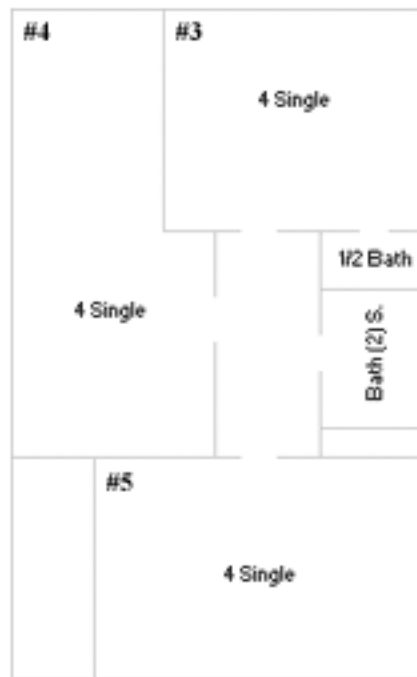

First Floor

Second Floor

Floorplans: Farmhouse

VALLE CRUCIS CONFERENCE CENTER
 AT THE HISTORIC MISSION SCHOOL, VALLE CRUCIS NC